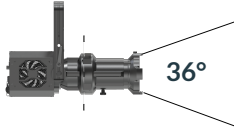

P9L Ellipsoidal Light (Clamp)

400W LED/ 19° / 36°

- Cine-Grade Light Quality
- Point-Source LED
- DMX Controllable
- 400W Power Draw
- Carries Four Shutter Blades

ORDERING GUIDE

CXP9L - - - **CLP** - **PS** -

Power Supply

PS Internal Power Supply

Plug/Connection

US US 120V
EU EU 220V

SPECIFICATIONS

Beam Angle	19° / 36°
CRI / TLCI	95/90 typical
Dimming	100% - 0% flicker free
AC Power Draw	400W max
AC Input	100 - 240V AC, 50 - 60Hz
DC Input	48V DC (via XLR-3)
Control	Manual, DMX512
Cooling	Fan Cooled
Acoustic Noise	23 dBA (Auto Mode)
Operating Temp.	32 - 104°F (0 - 40°C)
Weight (Fixture + Power Supply)	26.2 lbs / 11.9 kg (With 19° lens tube)
Gobo Size	Diameter: B Size (86mm)
	Max Image: 64.5mm
	Max Thickness: 1mm
Approved Regulatory Standards	cETLus, FCC, CE, UKCA, RoHS, WEEE

MECHANICAL FIGURES

PS

US

TILT/ROTATION

PHOTOMETRIC DATA

19 Degree

Distance		6.6' (~2.0 m)	10.0' (~3.0 m)	32.8' (~10.0 m)
@3200K	fc	2880	1096	107
	lux	31000	11800	1151
@5600K	fc	2666	1013	99
	lux	28700	10900	1065
Beam Diameter		Ø 1.9' (~0.6m)	Ø 2.9' (~0.9m)	Ø 9.7' (~3.0m)

36 Degree

Distance		6.6' (~2.0 m)	10.0 (~3.0 m)	32.8' (~10.0 m)
@3200K	fc	690	270	26
	lux	7430	2910	280
@5600K	fc	634	252	24
	lux	6820	2710	258
Beam Diameter		Ø 3.6' (~1.1m)	Ø 5.5' (~1.7m)	Ø 18.0' (~5.5m)