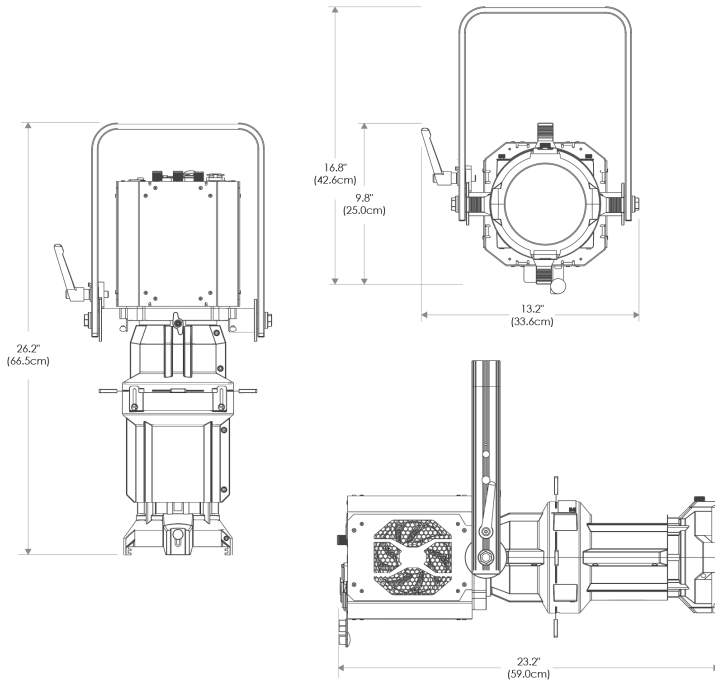

Power Supply

PS Internal Power Supply

Plug/Connection

US US 120V
EU EU 220V

SPECIFICATIONS

Beam Angle	19° / 36°
CRI / TLCI	95/90 typical
Dimming	100% - 0% flicker free
AC Power Draw	400W max
AC Input	100 - 240V AC, 50 - 60Hz
DC Input	48V DC (via XLR-3)
Control	Manual, DMX512
Cooling	Fan Cooled
Acoustic Noise	23 dBA (Auto Mode)
Operating Temp.	32 - 104°F (0 - 40°C)
Weight (Fixture + Power Supply)	26.2 lbs / 11.9 kg (With 19° lens tube)
Gobo Size	Diameter: B Size (86mm)
	Max Image: 64.5mm
	Max Thickness: 1mm
Approved Regulatory Standards	cETLus, FCC, CE, UKCA, RoHS, WEEE

MECHANICAL FIGURES

PS

US

TILT/ROTATION

PHOTOMETRIC DATA

19 Degree

Distance		6.6' (~2.0 m)	10.0' (~3.0 m)	32.8' (~10.0 m)
@3200K	fc	2880	1096	107
	lux	31000	11800	1151
@5600K	fc	2666	1013	99
	lux	28700	10900	1065
Beam Diameter		Ø 1.9' (~0.6m)	Ø 2.9' (~0.9m)	Ø 9.7' (~3.0m)

36 Degree

Distance		6.6' (~2.0 m)	10.0 (~3.0 m)	32.8' (~10.0 m)
@3200K	fc	690	270	26
	lux	7430	2910	280
@5600K	fc	634	252	24
	lux	6820	2710	258
Beam Diameter		Ø 3.6' (~1.1m)	Ø 5.5' (~1.7m)	Ø 18.0' (~5.5m)