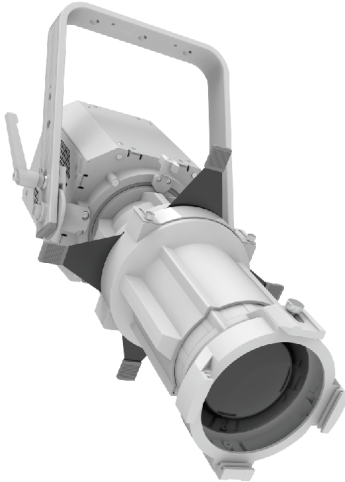

P9L Ellipsoidal Light (Clamp)

400W LED/ 19° / 36°

- Cine-Grade Light Quality
- Point-Source LED
- DMX Controllable
- 400W Power Draw
- Carries Four Shutter Blades

ORDERING GUIDE

CXP9L - - - **CLP** - **PS** -

Beam Angle

19 19°
36 36°

Mode

CLR All Modes
EZ All EZ Modes
RGB RGB Mode Only
CCT Tunable CCT Mode Only
3200 Fixed 3200K
5600 Fixed 5600K

Finish

WH White
BK Black

Mount

CLP Clamp Mount

Power Supply

PS Internal Power Supply

Plug/Connection

US US 120V
EU EU 220V

SPECIFICATIONS

Beam Angle	19° / 36°
CRI / TLCI	95/90 typical
Dimming	100% - 0% flicker free
AC Power Draw	400W max
AC Input	100 - 240V AC, 50 - 60Hz
DC Input	48V DC (via XLR-3)
Control	Manual, DMX512
Cooling	Fan Cooled
Acoustic Noise	23 dBA (Auto Mode)
Operating Temp.	32 - 104°F (0 - 40°C)
Weight (Fixture + Power Supply)	26.2 lbs / 11.9 kg (With 19° lens tube)
Gobo Size	Diameter: B Size (86mm)
	Max Image: 64.5mm
	Max Thickness: 1mm
Approved Regulatory Standards	cETLus, FCC, CE, UKCA, RoHS, WEEE